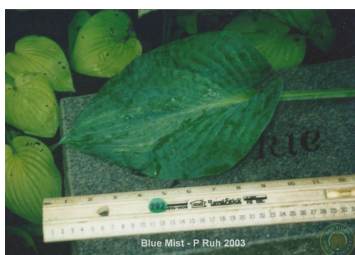

H. 'Blue Mist' (R) 2003

Status: Published

Registered Clump Photo

Registered Leaf Photo

H. 'Blue Mist'

Walters Gardens, Inc. (O) M. Zilis (N) P. & J. Ruh (R)

Plant: 39in (99.1cm) diameter; 24in (61.0cm) high; upright; moderate growth rate

Leaf: 9.75in (24.8cm) long; 6.5in (16.5cm) wide; 13 prominent vein pairs; blue green with center 4 veins unstable, misty white; mottled with 2in (5.1cm) wide, blue-green, slightly rippled margins; dull on top; dull underneath; ovate with cordate base; moderately corrugated, moderately wavy, moderately folded and moderately twisted

Scape: 31 to 0in (78.7 to 0.0cm) high; blue-green

Scape Bracts: inflorescence leaves

Flower: 1.75in (4.4cm) long; near white, faint striping; tubular; Chesterland, OH; 6/29 - 7/10 - 7/21

Seed: sets viable seeds

Clump History: original sport; 13 years old; Chesterland, OH

Notable Characteristics: misty center; unstable, but attractive

Pod Parent: N/A

Pollen Parent: N/A

Sport Parent: Sport of H. 'Blue Max'

Seasonal Color Change: N/A