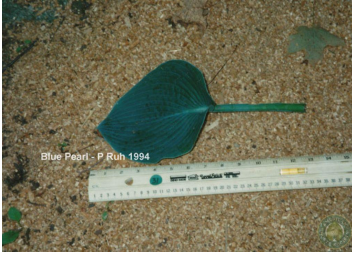

H. 'Blue Pearl' (R) 1994

Status: Published

Registered Clump Photo

Registered Leaf Photo

H. 'Blue Pearl'

**Hillier Nursery (O) A. Summers (N) G. Krossa
& A. Summers (I) P. Ruh (R)**

Plant: 11.5in (29.2cm) diameter; 23in (58.4cm) high; mound-like

Leaf: 8in (20.3cm) long; 6.25in (15.9cm) wide; 15 vein pairs; intensely blue green slightly rippled margins; glaucous bloom on top; dull underneath; with rounded base

Scape: 15 to 17in (38.1 to 43.2cm) high; blue

Scape Bracts:

Flower: 2.5in (6.4cm) long; pure white, ; tubular; Ohio; - -

Seed:

Clump History: 16 years old; Ohio

Notable Characteristics:

Pod Parent: Parentage Unknown

Pollen Parent: N/A

Sport Parent: N/A