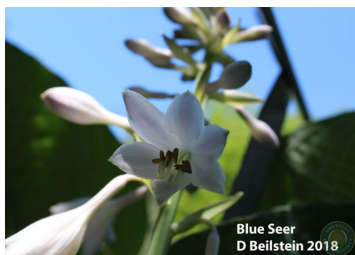

H. 'Blue Seer' (R) 2010

Status: Published

Clump Photo

Leaf Photo

Flower Photo

H. 'Blue Seer'

P. Aden (N) Klehm Nursery (I) AHS, M. Zilis (R)

Plant: 60in (152.4cm) diameter; 30in (76.2cm) high; mound-like; slow growth rate

Leaf: 11.5in (29.2cm) long; 9.5in (24.1cm) wide; 17 to 18 vein pairs; intensely blue-green flat margins; glaucous bloom on top; glaucous bloom underneath; broadly ovate with cordate base; moderately cupped, lightly wavy, intensely corrugated

Scape: 27 to 33in (68.6 to 83.8cm) high

Scape Bracts:

Flower: 2in (5.1cm) long; near white, ; tubular; Bellville, OH; 6/22 - 7/3 - 7/10

Seed: seed set unknown

Clump History: a division of the original; 10 years old; Bellville, OH