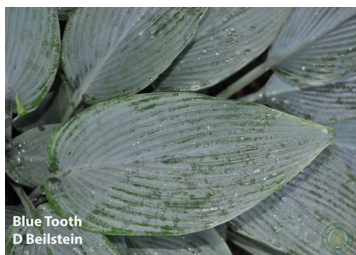

# H. 'Blue Tooth' (R) 2011

Status: Published

Registered Clump Photo

Clump Photo

Leaf Photo

Flower Photo

## H. 'Blue Tooth'

D. & M. Beilstein (ONIR)

**Plant:** 36in (91.4cm) diameter; 18in (45.7cm) high; mound-like; moderate growth rate

**Leaf:** 11.5in (29.2cm) long; 4.5in (11.4cm) wide; 12 vein pairs; powder blue margins; glaucous bloom on top; glaucous bloom underneath; lance with rounded base; flat

**Scape:** 22 to 26in (55.9 to 66.0cm) high

**Scape Bracts:**

**Flower:** 1.5in (3.8cm) long; medium lavender, ; tubular; Mansfield, OH; 8/12 - 8/24 - 9/2

**Seed:** does not set seed

**Clump History:** original seedling; 10 years old; Mansfield, OH

**Notable Characteristics:**

**Pod Parent:** H. 'June'

**Pollen Parent:** H. 'Azure Snow'

**Sport Parent:** N/A

**Seasonal Color Change:** N/A

**Section Class:** III-2

**Patent/PBR Number:** N/A

**Additional Comments:** N/A