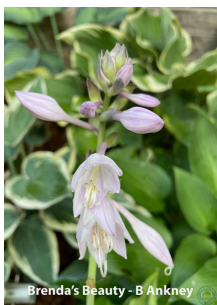

H. 'Brenda's Beauty' (R) 1992

Status: Published

Registered Clump Photo

Clump Photo

Leaf Photo

Leaf Photo

Flower Photo

H. 'Brenda's Beauty'

R. Keller (OR)

Plant: 26in (66.0cm) diameter; 15in (38.1cm) high

Leaf: 8in (20.3cm) long; 5in (12.7cm) wide; 8 vein pairs; light yellow medium green streaked, margins; dull on top; with rounded base

Scape: 24 to 0in (61.0 to 0.0cm) high

Scape Bracts: N/A

Flower: pale lavender, ; tubular; Illinois; July

Seed:

Clump History: Illinois

Notable Characteristics:

Pod Parent: N/A

Pollen Parent: N/A

Sport Parent: Sport of H. 'Gold Standard'