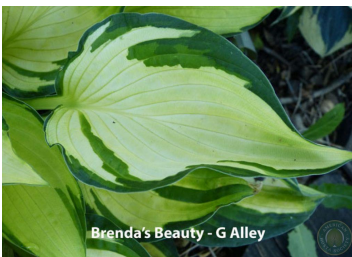

H. 'Brenda's Beauty' (R) 1992

Status: Published

Registered Clump Photo

Clump Photo

Leaf Photo

Leaf Photo

Flower Photo

H. 'Brenda's Beauty'

R. Keller (OR)

Plant: 26in (66.0cm) diameter; 15in (38.1cm) high

Leaf: 8in (20.3cm) long; 5in (12.7cm) wide; 8 vein pairs; light yellow medium green streaked, margins; dull on top; with rounded base

Scape: 24 to 0in (61.0 to 0.0cm) high

Scape Bracts: N/A

Flower: pale lavender, ; tubular; Illinois; July

Seed:

Clump History: Illinois

Notable Characteristics:

Pod Parent: N/A

Pollen Parent: N/A

Sport Parent: Sport of H. 'Gold Standard'