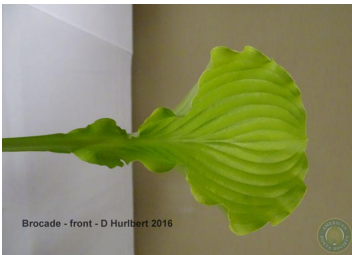

# H. 'Brocade' (R) 2013

Status: Published

Registered Clump Photo

Registered Leaf Photo

Leaf Photo

Leaf Photo

Registered Flower Photo

## H. 'Brocade'

G. R. Goodwin (ONIR)

**Plant:** 24in (61.0cm) diameter; 10in (25.4cm) high; mound-like; moderate growth rate

**Leaf:** 8in (20.3cm) long; 5in (12.7cm) wide; 9 vein pairs; greenish yellow heavy ripples margins; very shiny on top; slightly shiny underneath; broadly ovate with rounded base; lightly cupped, lightly twisted, lightly folded, deeply wavy, lightly corrugated, lightly flat

**Scape:** 15 to 20in (38.1 to 50.8cm) high; green

**Scape Bracts:**

**Flower:** 2in (5.1cm) long; near white, light lavender petal center; bell; Zionsville, IN; 9/10 - 9/15 - 9/30

**Seed:** does not set viable seed, green pods