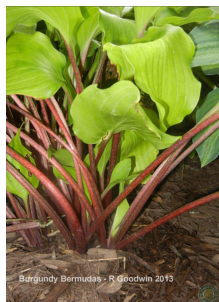

# H. 'Burgundy Bermudas' (R) 2013

Status: Published

Registered Clump Photo

Registered Leaf Photo

Registered Flower Photo

Registered Flower Photo

## H. 'Burgundy Bermudas'

G. R. Goodwin (ONIR)

**Plant:** 24in (61.0cm) diameter; 12in (30.5cm) high; upright; moderate growth rate

**Leaf:** 6in (15.2cm) long; 4in (10.2cm) wide; 6 vein pairs; light green slightly rippled margins; very shiny on top; slightly shiny underneath; ovate with rounded base; lightly cupped, lightly twisted, lightly folded, moderately wavy, lightly corrugated, lightly flat

**Scape:** 24 to 30in (61.0 to 76.2cm) high; reddish purple

**Scape Bracts:**

**Flower:** 2in (5.1cm) long; purple, ; bell; Zionsville, IN; 8/15 - 8/30 - 9/15

**Seed:** sets viable seed, green pods

**Clump History:** original seedling; 12 years old; Zionsville, IN