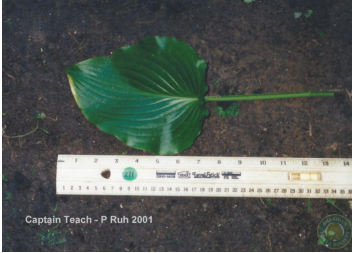

H. 'Captain Teach' (R) 2001

Status: Published

Registered Clump Photo

Registered Leaf Photo

H. 'Captain Teach'

H. Sugita (O) P. Ruh (N) P. & J. Ruh (IR)

Plant: 35in (88.9cm) diameter; 15in (38.1cm) high; mound-like; slow growth rate

Leaf: 8.38in (21.3cm) long; 6in (15.2cm) wide; 10 prominent vein pairs; dark green slightly rippled margins; very shiny on top; dull underneath; ovate with cordate base; lightly cupped, lightly twisted, moderately wavy and moderately folded

Scape: 25 to 28in (63.5 to 71.1cm) high; deep green

Scape Bracts:

Flower: 2in (5.1cm) long; Lavender, white striped; bell; Chesterland, OH; 7/23 - 8/6 - 8/18

Seed: sets viable seeds

Clump History: original seedling; 5 years old; Chesterland, OH