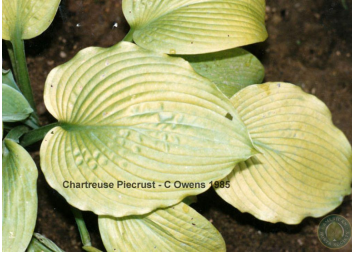

H. 'Chartreuse Piecrust' (R) 1985

Status: Published

Registered Clump Photo

Registered Leaf Photo

H. 'Chartreuse Piecrust'

C. Owens (R)

Plant: 24in (61.0cm) diameter; 9in (22.9cm) high

Leaf: 6.5in (16.5cm) long; 5.2in (13.2cm) wide; 12 vein pairs; yellow to chartreuse some undulations margins; with cordate to elongated base

Scape: 25 to 0in (63.5 to 0.0cm) high

Scape Bracts:

Flower: 2in (5.1cm) long; whitish pink, ; Michigan; - -

Seed:

Clump History: Michigan

Notable Characteristics:

Pod Parent: Hybrid of H. 'Bengee'

Pollen Parent: N/A